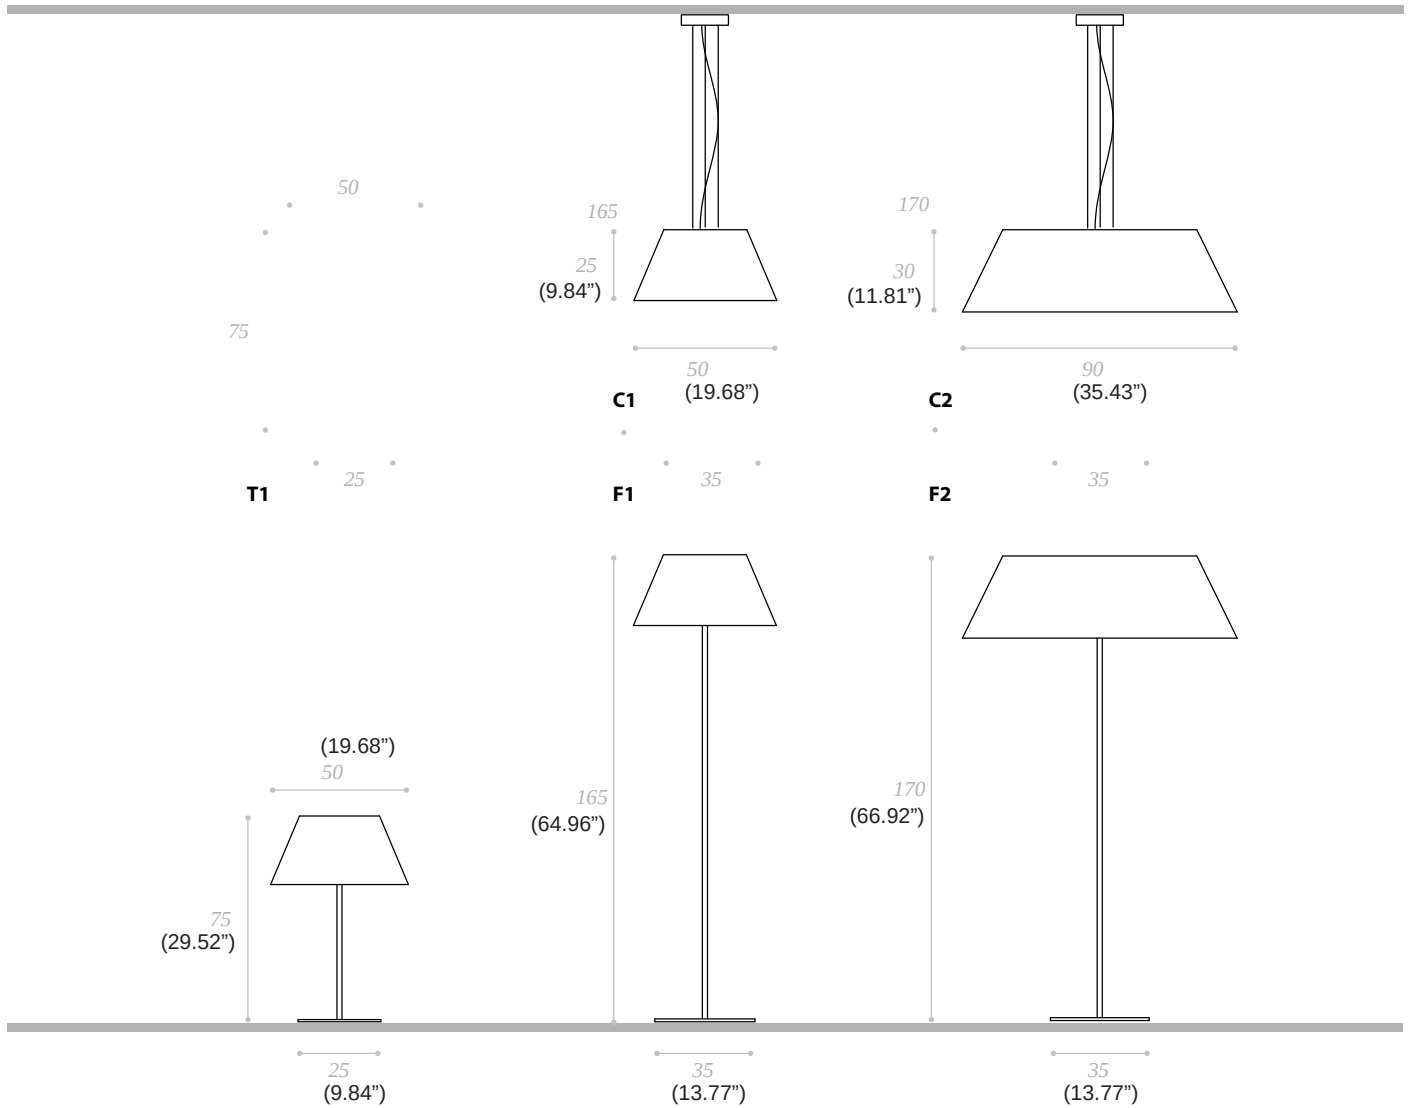

GINEICO

SUSPENSION/FLOOR/TABLE

Collection of lampshades with diffuser in warm white fiberglass, of different sizes and typological solutions: impact resistant, washable, easy to maintain. A cylinder of borosilicate glass, inside the lampshade, wraps and screens light sources to avoid dazzling.

G45, 76-84 WATERWAY DRIVE COOMERA, QUEENSLAND, 4209, AUSTRALIA

PHONE: (+61) 7 5556 0244

EMAIL: SALES@GINEICOMARINE.COM.AU

WWW.GINEICOMARINE.COM.AU

MATERIAL: white or bronze painted metal, fiberglass

- C1 } LED E26 20W 2500lm
- C2 } LED E26 20W 2500lm
- F1 } LED E26 20W 2500lm
- F2 } LED E26 20W 2500lm
- T1 } LED E26 20W 2500lm