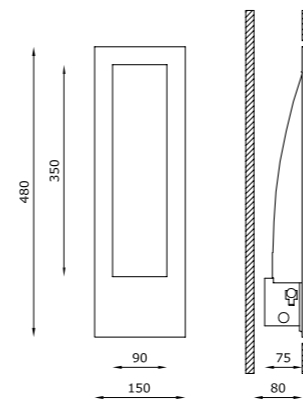

## WALL WASHER RECESSED FITTING.

Ghost disappears inside surfaces, integrating with matter, moulding and shaping spaces and ceilings: a real bright ghost that gives life to sceneries with an exclusive design and a parabola-shaped body that creates a wall-washer light effect; perfect combination of efficiency and elegance. Discrete and linear, the front body of this totally disappearing indoor recessed luminaire, installable on plasterboard or brick walls and ceilings, is made of AirCoral®. Ghost offers a wide range of solutions for architectonic projects, as it can be used as underlying, decorative or guiding light.

**GINEICO**

**Recessed**

3.5W - 350 mA LED

3.5W - 350 mA LED

3.5W - 350 mA LED

## TECHNICAL FEATURES

Code	<b>6333.AC</b>
Type	Wall-washer 
Material	AC: AirCoral®
Absorption capacity*	7.83 m²
Weight	3 Kg
Mounting	Wall and ceiling recessed
IP rating	IP40
Insulation class	III
Control gear	Constant current electronic driver
Cut out for plasterboard	160 x 490 mm
Lamp type	LED 350 mA 
Lamp wattage	1 x 3.5W
Luminous efficacy	470 lm - 3000K
Light distribution	Wide beam 120°
Fitting	-
Light colour	White 3000K White 2700K   4000K (on request)
Light hole	90 x 350 mm
Voltage connection	220-240V · 50/60Hz
CRI	>90
Emergency	-
Energy efficiency class	A++
Note	-

## OPTIONAL ACCESSORIES

product code	optional code	description	info
6333.AC	BR6333LT	Brick box	Dimensions L: 160 mm; W: 550 mm; D: 85 mm (instructions on page 502)