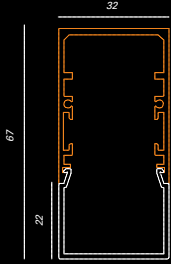

Minifile openlight

SEMINCASSO - SEMI-RECESSED

SOFFITTO - CEILING-MOUNTED

SOSPENSIONE - SUSPENSION

Anatomia di gamma - range anatomy

W mm	13W linear LED	20W linear LED	27W linear LED	36W linear LED	41W linear LED	1x14-24W T16 seamless	1x21-39W T16 seamless	1x28-54W T16 seamless	1+1x21-39W T16 seamless	1+1x28-54W T16 seamless
580										
593										
595										
893										
1140										
1193										
1420										
1700										
1778										
2278										

Versioni emergenza e dimmerabili + emergenza su richiesta - emergency and dimmable + emergency version on request

W mm	13W linear LED	20W linear LED	27W linear LED	36W linear LED	41W linear LED	1x14-24W T16 seamless	1x21-39W T16 seamless	1x28-54W T16 seamless	1+1x21-39W T16 seamless	1+1x28-54W T16 seamless
Emergency										
Emergency										
Dimmerabile + emergenza										
Dimmerabile + Emergency										