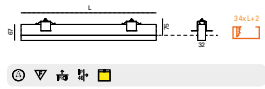

SEMINCASSO LED CON DIFFUSORE - SEMI RECESSED LED WITH DIFFUSER
LINEAR LED CRI>80

L. mm	W	Lumen	K	COD.	COL.
580	1x13W	1600	3000	MO030	01 27
580	1x13W Dali/Touch&Dim	1600	3000	MO030D	01 27
860	1x20W	2040	3000	MO031	01 27
860	1x20W Dali/Touch&Dim	2040	3000	MO031D	01 27
1140	1x27W	3200	3000	MO032	01 27
1140	1x27W Dali/Touch&Dim	3200	3000	MO032D	01 27
1420	1x34W	3400	3000	MO033	01 27
1420	1x34W Dali/Touch&Dim	3400	3000	MO033D	01 27
1700	1x41W	4080	3000	MO034	01 27
1700	1x41W Dali/Touch&Dim	4080	3000	MO034D	01 27

SEMINCASSO FLUO CON DIFFUSORE - SEMI RECESSED FLUO WITH DIFFUSER
T16 80000000

L. mm	W	COD.	COL.
580	1x14-24W GS 230V	MO035	01 27
580	1x14-24W GS 230V Dali/Touch&Dim	MO035D	01 27
893	1x21-39W GS 230V	MO036	01 27
893	1x21-39W GS 230V Dali/Touch&Dim	MO036D	01 27
1193	1x28-54W GS 230V	MO037	01 27
1193	1x28-54W GS 230V Dali/Touch&Dim	MO037D	01 27
1778	1+1x21-39W GS 230V	MO038	01 27
1778	1+1x21-39W GS 230V Dali/Touch&Dim	MO038D	01 27
2378	1+1x28-54W GS 230V	MO039	01 27
2378	1+1x28-54W GS 230V Dali/Touch&Dim	MO039D	01 27