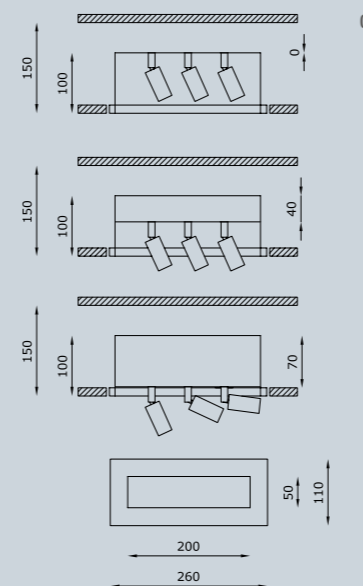

TECHNICAL FEATURES

Code	1833.00 (fig.C)	1836.00 (fig.C)
Type	Tiltable downlight ± 360° / ± 90° 	Tiltable downlight ± 360° / ± 90°
Material	00: Coral®	00: Coral®
Finishing	Black	White
Weight	2.1 Kg	2.1 Kg
Mounting	Wall and ceiling recessed	Wall and ceiling recessed
IP rating	IP40	IP40
Insulation class	III	III
Control gear	Constant current electronic driver (not included)	Constant current electronic driver (not included)
Cut out for plasterboard	270 x 120 mm	270 x 120 mm
Lamp type	LED 500 mA Vf: 3 x 11 VDC	LED 500 mA Vf: 3 x 11 VDC
Lamp wattage	3 x 6W	3 x 6W
Luminous efficacy	3 x 520 lm - 3000K	3 x 520 lm - 3000K
Light distribution	Beam 22° Beam 50° (on request)	Beam 22° Beam 50° (on request)
Fitting	-	-
Light colour	White 3000K White 2700K | 4000K (on request)	White 3000K White 2700K | 4000K (on request)
Light hole	50 x 200 mm	50 x 200 mm
Voltage connection	By driver (optional)	By driver (optional)
CRI	>90	>90
Emergency	-	-
Energy efficiency class	A++	A++
Note	On request available dimmable PUSH or DALI.	On request available dimmable PUSH or DALI.

OPTIONAL ACCESSORIES

product code	optional code	description	info
1833.00 / 1836.00	H8500.E	Constant current electronic driver	Suitable for n°1 code 1833.00 / 1836.00 - 500 mA