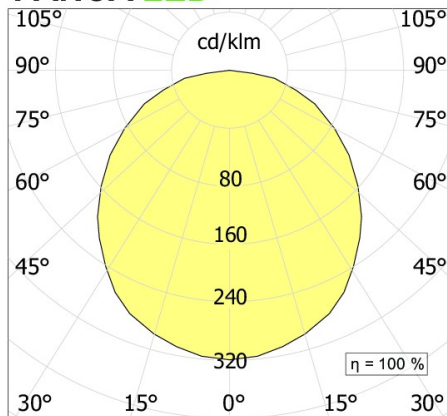

PANCA LED

All the dimensions are detailed in millimeters: if not different stated

EN605981 compliant

Ci riserviamo la possibilità di apportare modifiche ai nostri prodotti in qualsiasi momento - We reserve the right to change our products at any time - En tous moment nous reservons le droit de modifier notre produits - Wir behalten uns vor, jederzeit Änderungen an unserem Produkten vorzunehmen - Nos reservamos en todo momento el derecho de realizar cambios en nuestros productos

Lucifero's srl - via del Tappeziere,3 - 40138 Bologna - Italia - ph. +39 051 6014276 - assistenza@luciferos.it - customercare@luciferos.it