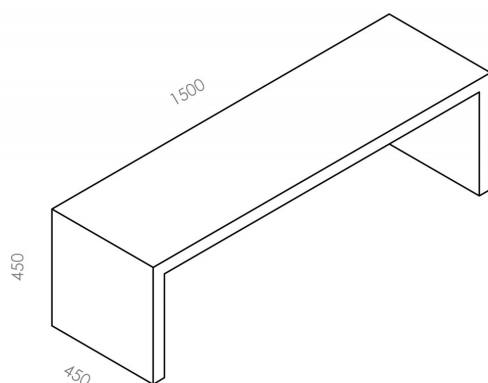

ICEMENTI Floor panca

code IC0501.830

PRODUCT DESCRIPTION

Floor indoor fixture, complete of linear led ip65 14,4w/mt 60led/mt 17,2W, color rendering index CRI 80. MATERIAL: Lightweight cement, made of a mixture of selected inert materials, lightweight fillings and additives added to improve its mechanical properties. Cementlight® is a material created to produce extremely low weight non-structural architectural elements, up to one-third the weight of traditional cement. This characteristic allows simple and easy installation of any products when compared to traditional cement: it does not require demolition and greatly reduces the structural load on buildings. It is suitable for indoor and outdoor applications, it is water-repellent and can be integrally colored. TECHNICAL FEATURES: U N I E N 14 617-1 apparent density 1012,5 kg/m3 UNI EN 14617-1 water absorption 10,11% -after 528h UNI EN 14617-2 breaking resistance $R_{tf} = 3,74 \text{ N/mm}^2$ (thickness 30 mm) UNI EN 14617-15 compressive strength 25,80 N/mm2 UNI EN 14617-9 impact resistance $W = 8,458 \text{ J}$ (thickness 40 mm) UNI EN 14617-5 freeze and thaw resistance $KM_{f25} = 116$ (after 25 cycles) UNI E N 10545-8 linear thermal expansion 10,4 [10-6/°C] UNI E N I SO 14147 resistance to salt mist intact (after 60 cycles)

PRODUCT FEATURES

Mounting method	floor
Lamps	LED
Wattage	1x17,2W
Color temperature	3000K
Color rendering index	80
Source luminous flux	650lm
Luminous flux	650 lm
Fitting efficiency	38 lm/W
Ballast	included
Mains voltage	220-240V / 50-60Hz
Energy efficiency class	A+
Weight	85 Kg
Dimension	1500x450 H 450 mm
Protection degree	IP65
Adjustable	No
Drive-over	No
Walk-over	No
Circular shape	No
Oval shape	No
Soft-rotate & slide mechanism	No
Square shape	No