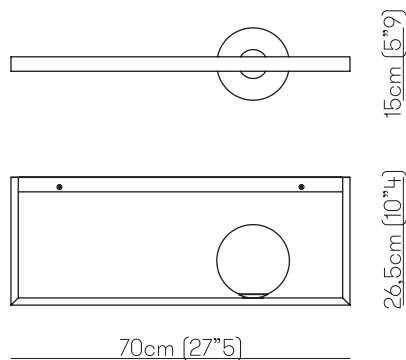

Certifications

UL/CÉ   IP20

Structure

- M03 Burnished natural brass
- M04 Polished black nickel
- M05 Polished gold
- M07 Matte black nickel

Diffuser

W White

Package	Dimensions	Net Weight	Gross Weight	Total vol.
	41x85xH.28cm (16"1x33"4x11")	4kg	6kg	0,09 m ³

Dimensions

Kit j-box