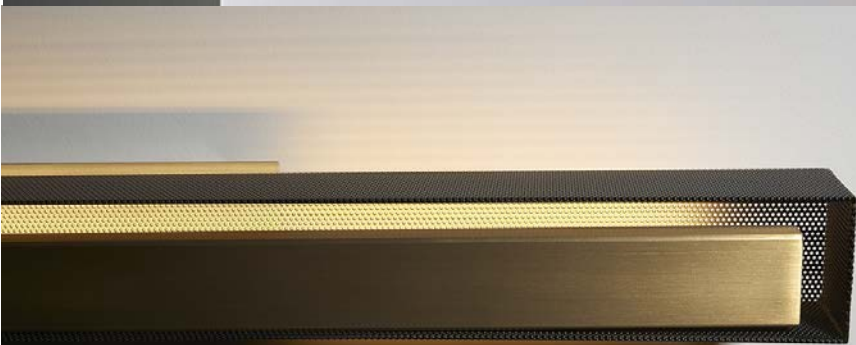

URBAN LIGHTLINE WALL design Massimo Tonetto

Wall lamp with indirect light. Light burnished brass structure and matte black perforated metal lampshade.

SYDNEY - MELBOURNE - GOLD COAST - PERTH - AUCKLAND
G45, 76-84 WATERWAY DRIVE COOMERA, QLD, 4209, AUSTRALIA

Phone: +61 417 950 455

Email: showroom@gineico.com

WWW.GINEICOLIGHTING.COM.AU

URBAN LIGHTLINE WALL

Function	Wall
Location	Interior
Light Emission	Indirect light
Light Source	1x13W LED 1330lm 2700°K CRI90 Dimmerabile 0-10V (Not dimmable for 110V)
Rated Voltage	110 - 120 V / 220 - 240 V
Frequency	50 - 60 Hz
Supply	Terminal block
Ballast	Dimmable 0-10V ballast included