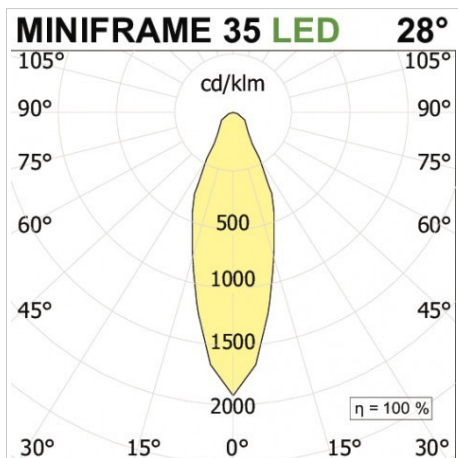

PRODUCT FEATURES

Mounting method	recessed with frame
Wattage	5W
Color temperature	2700K
Color rendering index	>90
Optics	37°
Finishing	white
Source luminous flux	456 lm
Luminous flux	431 lm
Fitting efficiency	86 lm/W
Chromaticity tolerance (initial 3 MacAdam)	
Estimated average life expectancy	50000h L90 B10 ta 25°C
Ballast	not included
Protocol	see power supplies
Energy efficiency class	A++
Dimension	H 110 mm
Protection degree	IP20
Installation hole	mm 52X52
Class of protection	Class III appliance

PRODUCT FEATURES

Mounting method	recessed with frame, ceiling surface mounted
Lamps	LED
Wattage	6,8W
Color temperature	2700K
Color rendering index	>90
Optics	24°
Finishing	white
Source luminous flux	480 lm
Luminous flux	321 lm
Fitting efficiency	47 lm/W
Chromaticity tolerance (initial MacAdam)	3
Estimated average life expectancy	3SDCM 50000h L90 B10 ta 25°C
Ballast	not included
Protocol	see power supplies
Energy efficiency class	A+
Dimension	80x80 L 110 mm
Protection degree	IP20
Installation hole	mm 72X72
Class of protection	Class III appliance