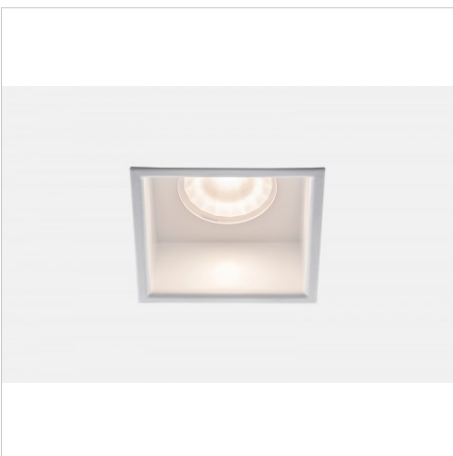

ARMILLA

F50B0101

Lorenzo Truant

Dimensions

Description

Lampada da tavolo con diffusore in vetro soffiato bianco lucido, anelli bruniti, base e calotta bianchi.

Voltage

220-240V

White

Not included accessories

Bulb

Available structure colours

Burnished / White

Other colours available

Weight Lamp

Net: 2.93 kg

Phone: +61 417 950 455

Email: showroom@gineico.com

WWW.GINEICOLIGHTING.COM.AU

MINIFRAME

Fixed recessed luminaire for integrated LED source or for GU10 230V/240V LED Light bulb. Remote power supply available as accessory for the integrated LED sources. Body and frame in painted metal. It can, also, be installed in concrete or brick ceilings using a special galvanized metal outercasing available as accessory. IP20/IP23.

code LT4107.927F/01

PRODUCT DESCRIPTION

Recessed with frame/ceiling surface mounted indoor fixture/direct emission lamp, complete of led 6,8W beam 24°, color rendering index CRI >90. White finishing fixture/direct emission lamp. x