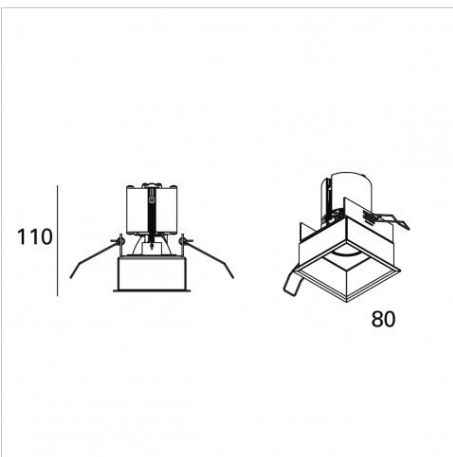

MINIFRAME Recessed 50

code LT4107.927F/01

PRODUCT DESCRIPTION

Recessed with frame/ceiling surface mounted indoor fixture/direct emission lamp, complete of led 6,8W beam 24°, color rendering index CRI >90. White finishing fixture/direct emission lamp. x

PRODUCT FEATURES

Mounting method	recessed with frame, ceiling surface mounted
Lamps	LED
Wattage	6,8W
Color temperature	2700K
Color rendering index	>90
Optics	24°
Finishing	white
Source luminous flux	480 lm
Luminous flux	321 lm
Fitting efficiency	47 lm/W
Chromaticity tolerance (initial MacAdam)	3
Estimated average life expectancy	3SDCM 50000h L90 B10 ta 25°C
Ballast	not included
Protocol	see power supplies
Energy efficiency class	A+
Dimension	80x80 L 110 mm
Protection degree	IP20
Installation hole	mm 72X72
Class of protection	Class III appliance