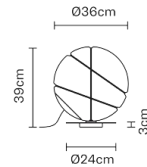

ARMILLA

F50B0101

Lorenzo Truant

Dimensions

Description

Lampada da tavolo con diffusore in vetro soffiato bianco lucido, anelli bruniti, base e calotta bianchi.

Voltage

220-240V

PRODUCT FEATURES

Mounting method	recessed with frame
Wattage	5W
Color temperature	2700K
Color rendering index	>90
Optics	37°
Finishing	white
Source luminous flux	456 lm
Luminous flux	431 lm
Fitting efficiency	86 lm/W
Chromaticity tolerance (initial 3 MacAdam)	
Estimated average life expectancy	50000h L90 B10 ta 25°C
Ballast	not included
Protocol	see power supplies
Energy efficiency class	A++
Dimension	H 110 mm
Protection degree	IP20
Installation hole	mm 52X52
Class of protection	Class III appliance

PRODUCT FEATURES

Mounting method	recessed with frame, ceiling surface mounted
Lamps	LED
Wattage	6,8W
Color temperature	2700K
Color rendering index	>90
Optics	24°
Finishing	white
Source luminous flux	480 lm
Luminous flux	321 lm
Fitting efficiency	47 lm/W
Chromaticity tolerance (initial MacAdam)	3
Estimated average life expectancy	3SDCM 50000h L90 B10 ta 25°C
Ballast	not included
Protocol	see power supplies
Energy efficiency class	A+
Dimension	80x80 L 110 mm
Protection degree	IP20
Installation hole	mm 72X72
Class of protection	Class III appliance