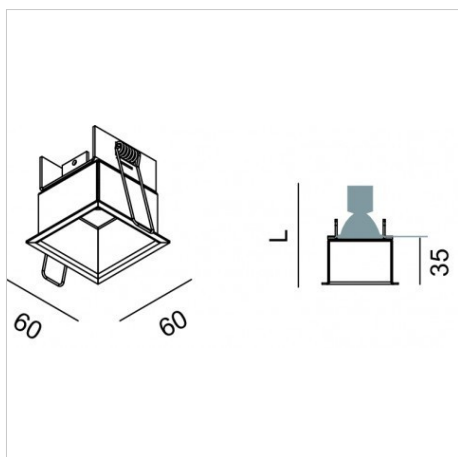

WWW.GINEICOLIGHTING.COM.AU

MINIFRAME Recessed 35

code LT4102.927F/01

PRODUCT DESCRIPTION

Recessed with frame indoor direct emission lamp, complete of led 5W beam 37°, color rendering index CRI >90. White finishing direct emission lamp

PRODUCT FEATURES

Mounting method	recessed with frame
Wattage	5W
Color temperature	2700K
Color rendering index	>90
Optics	37°
Finishing	white
Source luminous flux	456 lm
Luminous flux	431 lm
Fitting efficiency	86 lm/W
Chromaticity tolerance (initial 3 MacAdam)	
Estimated average life expectancy	50000h L90 B10 ta 25°C
Ballast	not included
Protocol	see power supplies
Energy efficiency class	A++
Dimension	H 110 mm
Protection degree	IP20
Installation hole	mm 52X52
Class of protection	Class III appliance