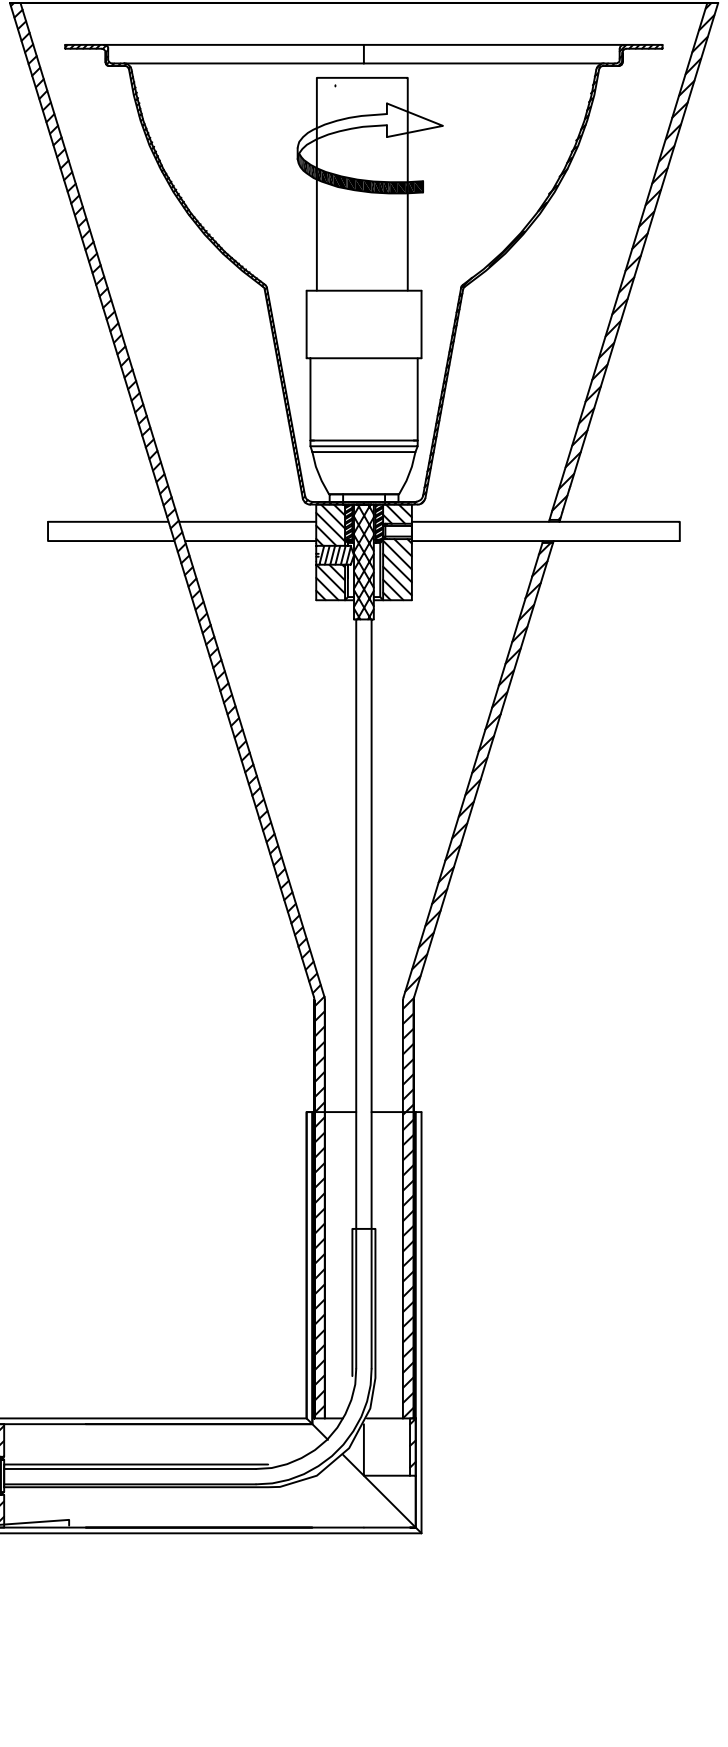

# FontanaArte

MOD.3314 FLUTE

VOLTAGE: 120V

MAXIMUM POWER: 1xMAX 150W E26 TYPE T

## CLEARANCE

THIS SYMBOL INDICATES THE MINIMUM DISTANCE TO BE MAINTAINED BETWEEN THE LAMP AND THE OBJECTS TO BE ILLUMINATED