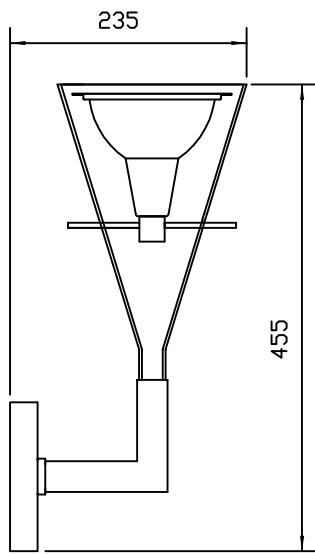

# FontanaArte

MOD.3314 FLUTE

VOLTAGE: 120V

MAXIMUM POWER: 1xMAX 150W E26 TYPE T

## CLEARANCE

THIS SYMBOL INDICATES THE MINIMUM DISTANCE TO BE MAINTAINED BETWEEN THE LAMP AND THE OBJECTS TO BE ILLUMINATED