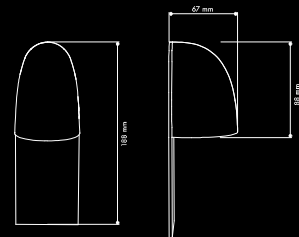

design by Parisato + Formenton Architetti

Cyrano