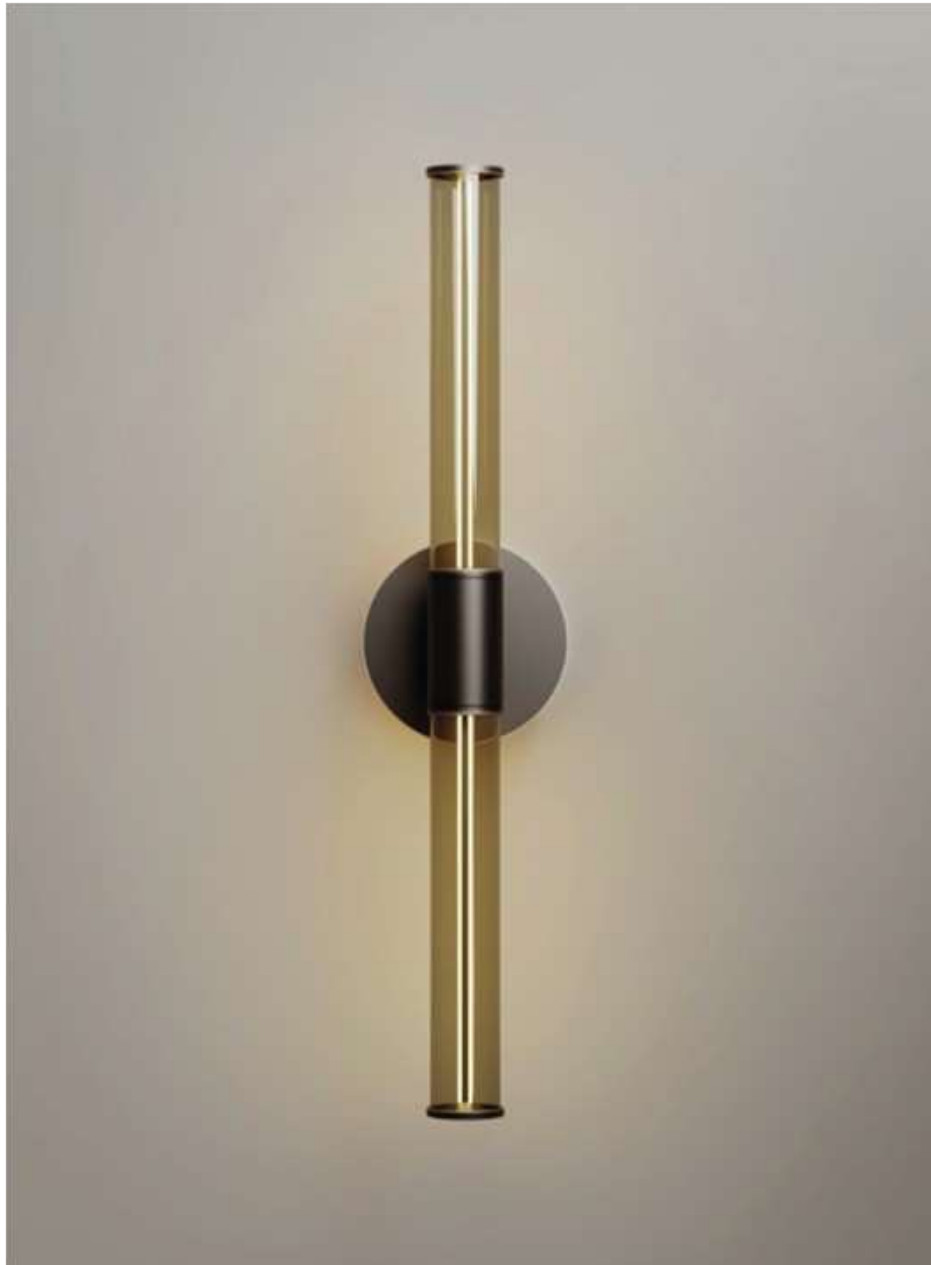

GINEICO

VENICEM

italy

CROSS wall design Massimo Tonetto

Wall lamp with diffused light. Dark burnished brass structure. Smoke grey or bronze blown glass diffuser.

SYDNEY - MELBOURNE - GOLD COAST - PERTH - AUCKLAND
G45, 76-84 WATERWAY DRIVE COOMERA, QLD, 4209, AUSTRALIA

Phone: +61 417 950 455
Email: showroom@gineico.com

CROSS wall

Function	Wall	Certifications
Location	Interior	    IP20
Light Emission	Diffused light	Structure
Light Source	Strip led 8W 2700°K 750lm CRI 90+ 24Vdc Tot. = 9,6W 900lm	M12 Dark burnished brass
Energy Efficiency	A+	Glass
Rated Voltage	110 - 120 V / 220 - 240 V	G Smoke grey S Bronze
Frequency	50 - 60 Hz	
Supply	Terminal block	
Ballast	Ballast included	

DALI or TRIAC dimming kit available upon request

Package	Dimensions	Net Weight	Gross Weight	
Structure	85×42×H.23cm	3kg	4kg	0,8m

Dimensions