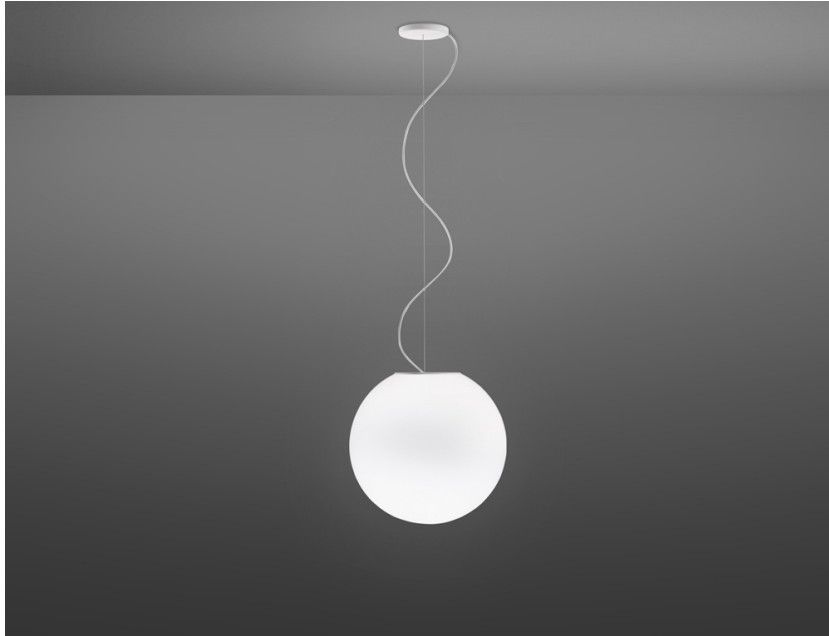

LUMI

F07A2301

Alberto Saggia & Valerio Sommella / D&G Studio

Dimensions