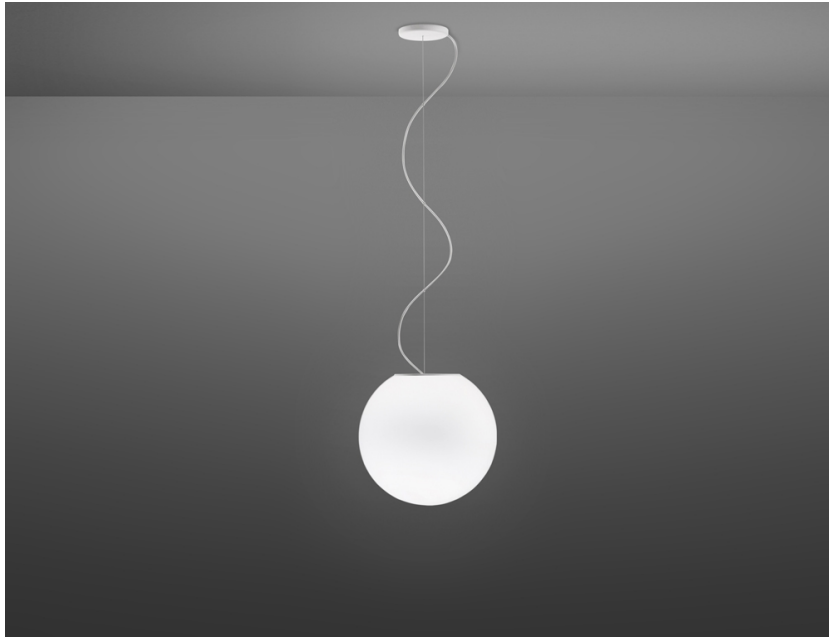

#### Description

Pendant lamp with diffuser in satin-finish white blown glass. Supporting structure made of metal or polyester reinforced with glass fibre, painted white.

### Description

Pendant lamp with diffuser in satin-finish white blown glass. Supporting structure made of metal or polyester reinforced with glass fibre, painted white.