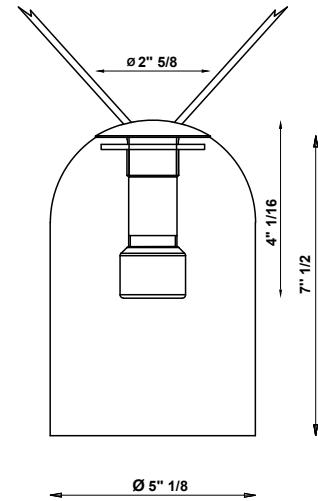

XY&Z F63

F63L02A02

Gensler

Dimensions

Material

Hand blown glass

Color

Clear

Features

Hand blown glass diffuser

Description

LED pendant light module with external glass component. Includes 15 feet of black cord, clear hand blown glass external diffuser, and 2700K LED module.

Voltage