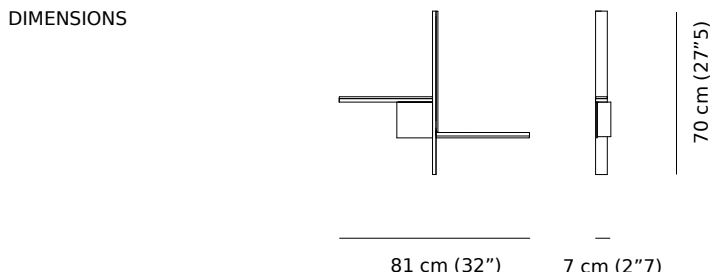

# GINEICO

ESSENCE WALL  
DESIGN MASSIMO TONETTO

PRODUCT FACT SHEET

**DESCRIPTION** Essence Wall's simple square shape projects its extremities, diffusing a warm light throughout the surrounding space. Its symmetrical composition, made up of four arms extending around a central plate, creates contrasts of light and shadow on the walls. Noble materials such as pewter, antique copper, or matte black nickel render the perception of matter tangible.

<b>PRODUCTS DETAILS</b>	<b>FUNCTION</b>	WALL
	<b>LOCATION</b>	INTERIOR
	<b>LIGHT EMISSION</b>	DIFFUSED LIGHT
	<b>LIGHT SOURCE</b>	STRIP LED 17,3W/m 2700°K 2100lm/m CRI 80+ 24Vdc TOT. = 20W 2392lm
	<b>ENERGY EFFICIENCY</b>	F
	<b>RATED VOLTAGE</b>	110 - 120 V / 220 - 240 V
	<b>FREQUENCY</b>	50 - 60Hz
	<b>SUPPLY</b>	TERMINAL BLOCK
	<b>BALLAST</b>	BALLAST INCLUDED

DALI or TRIAC dimming kit available upon request

**CERTIFICATION**    IP20

<b>MATERIALS</b>	<b>STRUCTURE</b>	
	M07	MATTE BLACK NICKEL
	M14	DÉLABRÉ BRASS
	<b>PLATE</b>	
	M16	PEWTER
	M17	ANTIQUÉ COPPER

<b>PACKAGE</b>	<b>QTY</b>	<b>DIMENSIONS</b>	<b>NET WEIGHT</b>	<b>GROSS WEIGHT</b>	<b>TOTAL VOL.</b>
	1 x BOX	76 x 76 x H 22 cm (30" x 30" x H 8.67")	857g	9,5 kg	0,13 m³