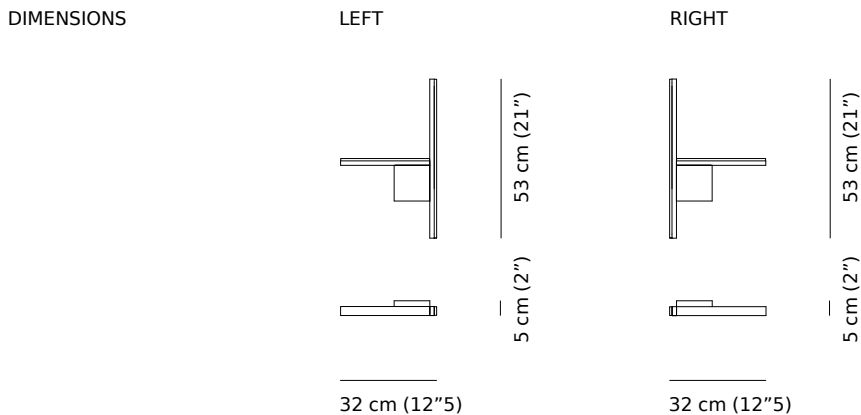

# GINEICO

ESSENCE ALMOST WALL  
DESIGN MASSIMO TONETTO

PRODUCT FACT SHEET

**DESCRIPTION** Essence Almost Wall's simple square shape projects its extremities, diffusing a warm light throughout the surrounding space. Its asymmetrical composition, made up of three arms extending around a central plate, creates contrasts of light and shadow on the walls. Noble materials such as pewter, antique copper, and matte black nickel render the perception of matter tangible.

<b>PRODUCTS DETAILS</b>	<b>FUNCTION</b>	WALL
	<b>LOCATION</b>	INTERIOR
	<b>LIGHT EMISSION</b>	DIFFUSED LIGHT
	<b>LIGHT SOURCE</b>	STRIP LED 17,3W/m 2700°K 2100lm/m CRI 80+ 24Vdc TOT. = 13W 1581lm
	<b>ENERGY EFFICIENCY</b>	F
	<b>RATED VOLTAGE</b>	110 - 120 V / 220 - 240 V
	<b>FREQUENCY</b>	50 - 60Hz
	<b>SUPPLY</b>	TERMINAL BLOCK
	<b>BALLAST</b>	BALLAST INCLUDED

DALI or TRIAC dimming kit available upon request

**CERTIFICATION** 

<b>MATERIALS</b>	<b>STRUCTURE</b>
	M07 MATTE BLACK NICKEL
	M14 DÉLABRÉ BRASS
	<b>PLATE</b>
	M16 PEWTER
	M17 ANTIQUE COPPER

PACKAGE	QTY	DIMENSIONS	NET WEIGHT	GROSS WEIGHT	TOTAL VOL.
1 x BOX		70 x 60 x H 18 cm (27"6 x 23"6 x H 7"1)	1,7 kg	4,5 kg	0,08 m <sup>3</sup>