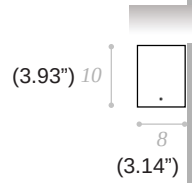

CU-BOX INDOOR

CEILING/WALL

C1

W1

C1 LED GU10 120V
W1 LED GU10 120V

MATERIAL: aluminum

BLACK

WHITE