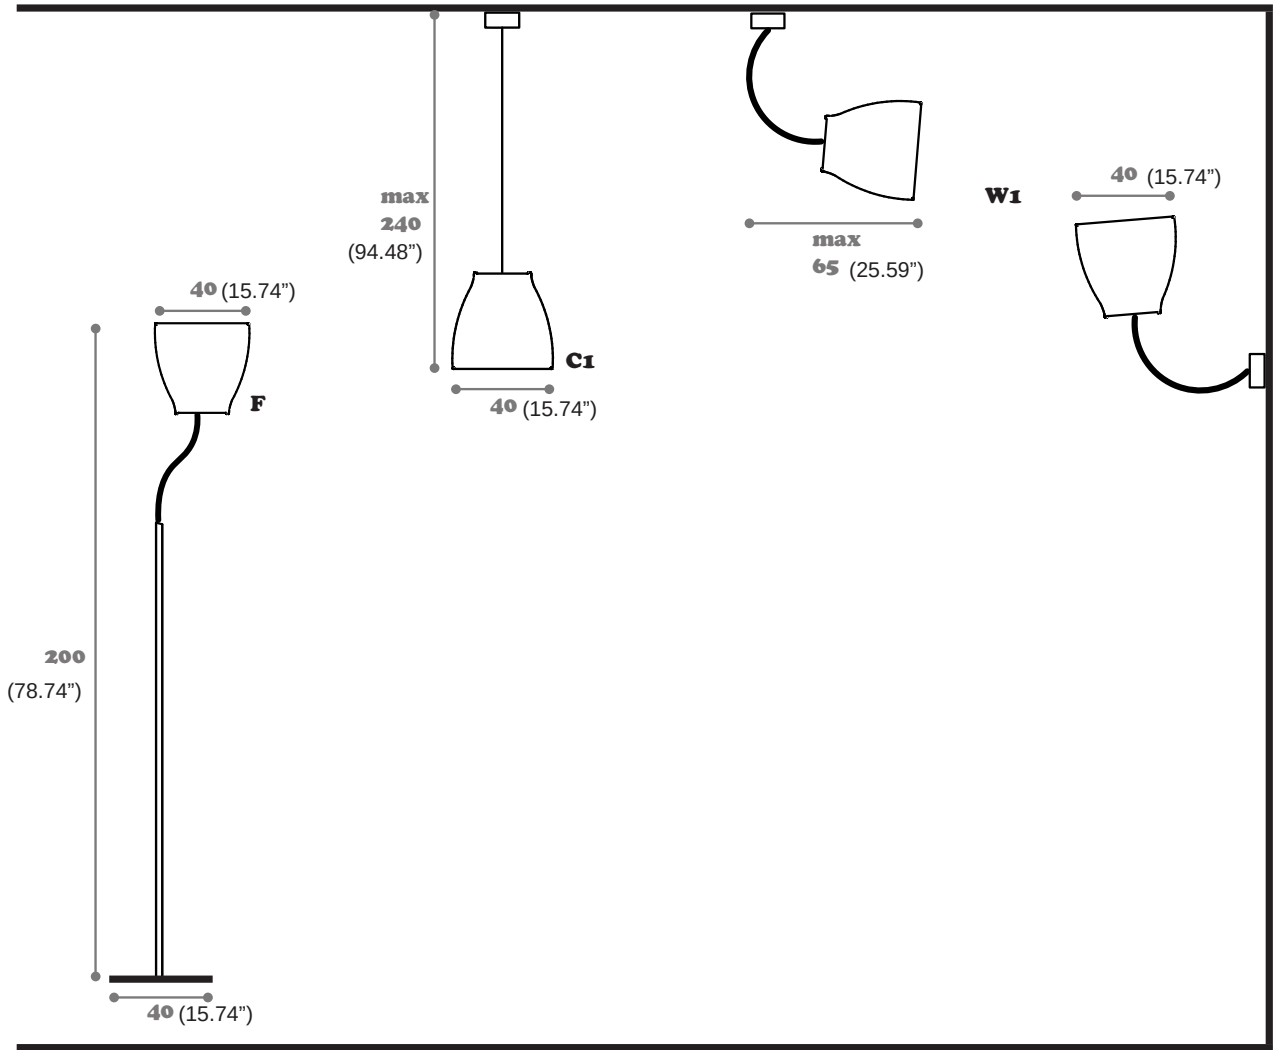

GINEICO

GARDEN

Light Source

LED E26 20W 2500lm

3x LED E26 20W 2500lm tot. 7500lm

MATERIAL

Aluminum

BRASS

BRONZE

WHITE

BLACK

SPECIFICATION SHEET