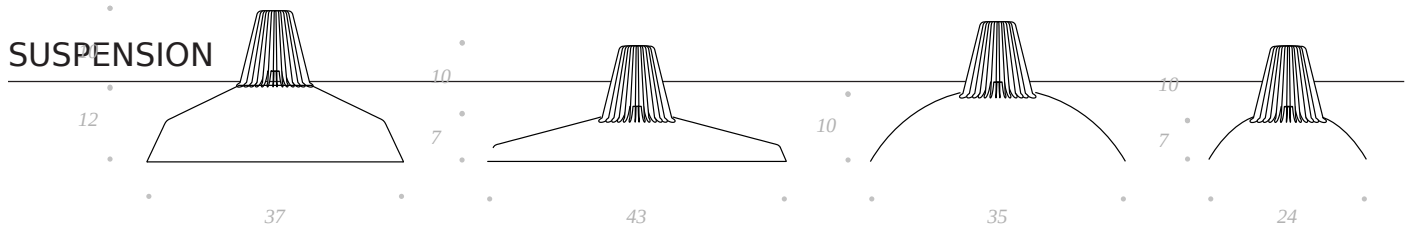

GINEICO

LE GINE

MATERIAL: metal

C1 }
C2 } LED GU10 110V
C3 }
C4 }

G45, 76-84 WATERWAY DRIVE COOMERA, QUEENSLAND, 4209, AUSTRALIA

PHONE: (+61) 7 5556 0244

EMAIL: SALES@GINEICOMARINE.COM.AU

WWW.GINEICOMARINE.COM.AU