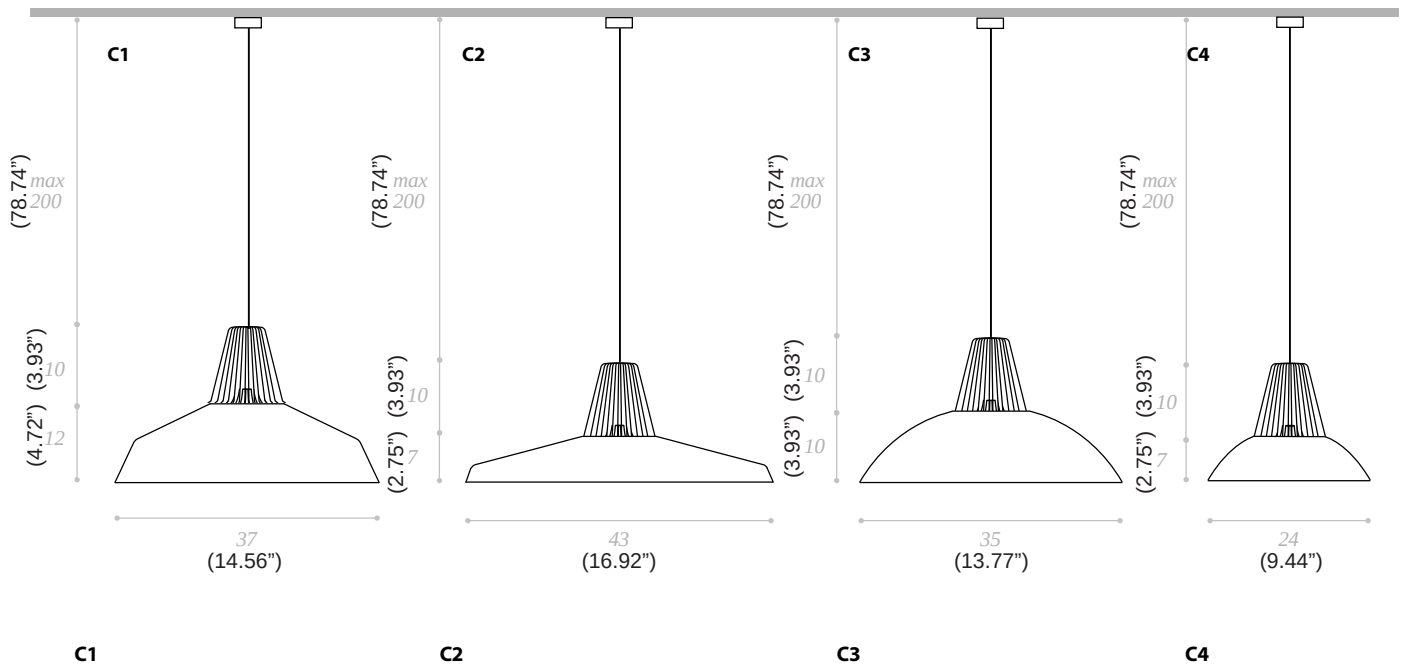

GINEICO

LE GINE

MATERIAL: metal

C1 }
C2 } LED GU10 110V
C3 }
C4 }

G45, 76-84 WATERWAY DRIVE COOMERA, QUEENSLAND, 4209, AUSTRALIA

PHONE: (+61) 7 5556 0244

EMAIL: SALES@GINEICOMARINE.COM.AU

WWW.GINEICOMARINE.COM.AU