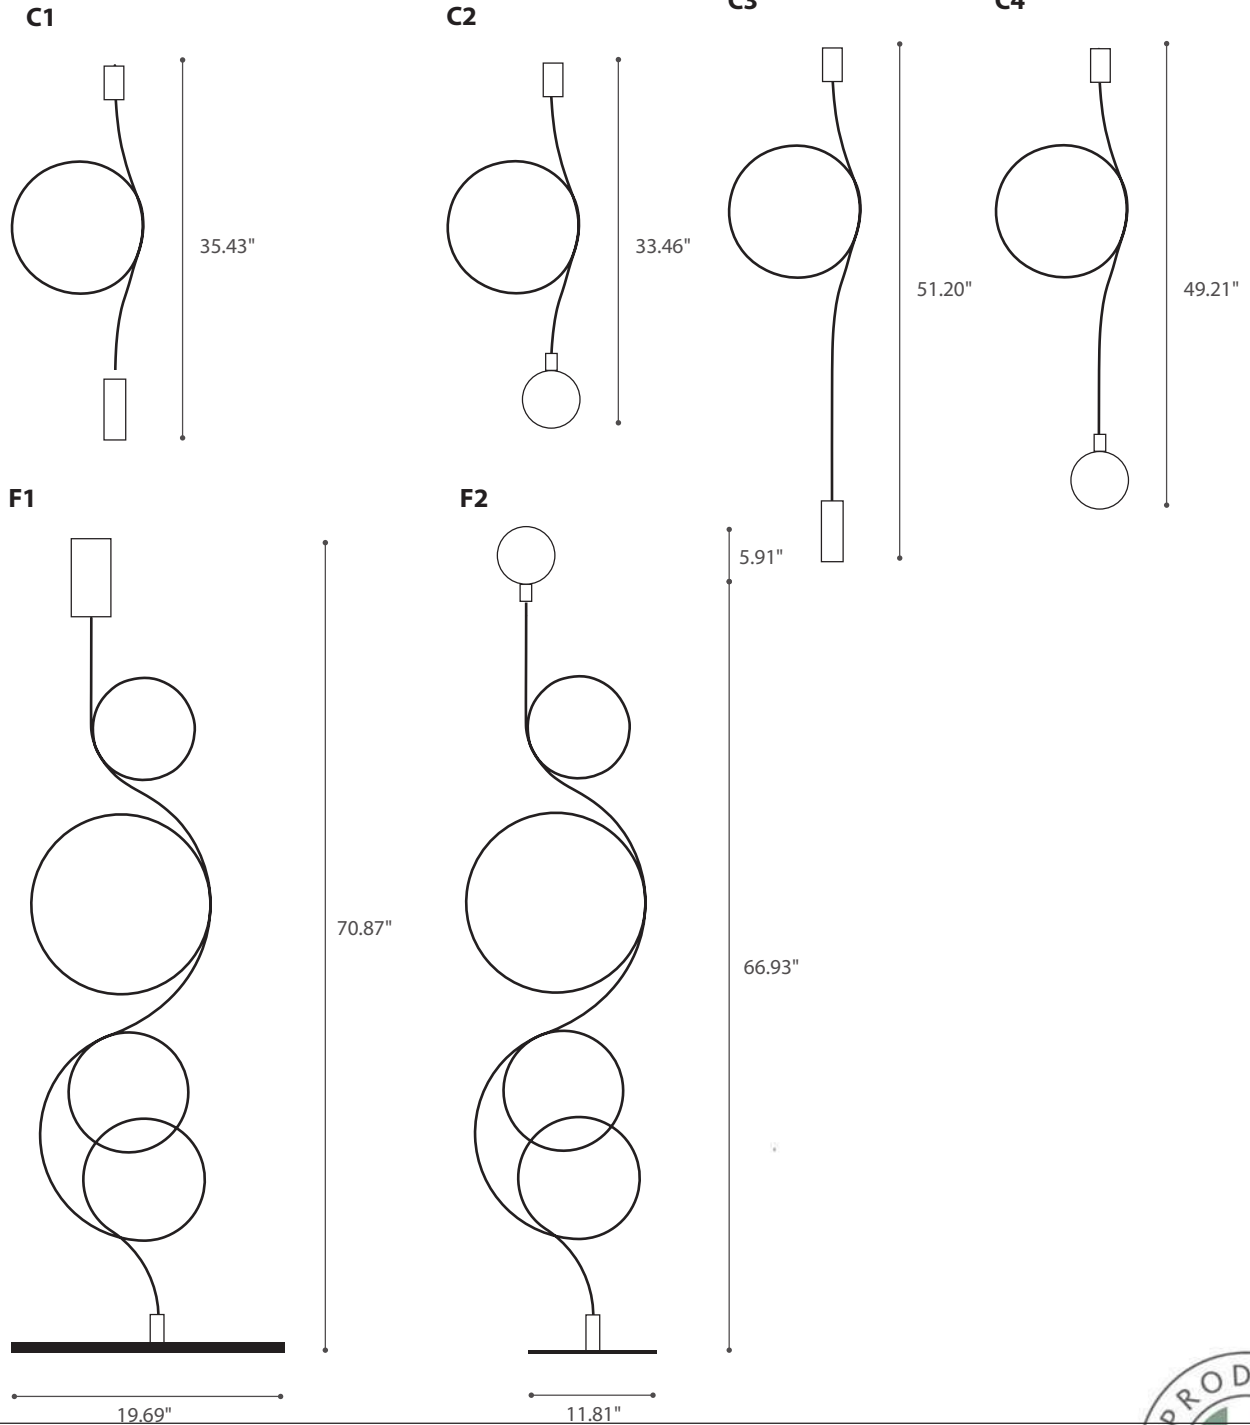

VIOLINO

design Gabi-Peretto 2017

Bent metal tube lamp collection, which creates a light and armonic formal development

Materials: metal

Finishes: matte white, matte black, brass

Lights: LED

F1 Par 30 LED 110/120v

F2 Globolux E26 LED 110/120v

C1/C3 LED GU10 110/120v

F2/C2/C4 Globolux E26 LED 110/120v

C1/C3 LED GU10 110/120V

F1 LED Par 30 E26 110/120V

F2/C2/C4 Globolux E26 110/120V on/off

A+

A+ Dimmer