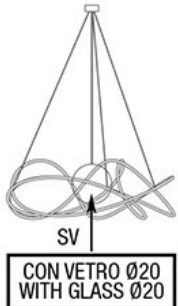

Art./Code	Struttura/Structure	Note	Dimensions cm	Bulb
S 055.023.01 CE  IP 20 	bianco/white	.24 Portalampe e rosone bianco cavo in seta bianco Lamp holders and canopy white in white silk cord	ø 70 H 30 H tot 150	1 x E27
	nero/black	.35 Portalampe e rosone oro cavo in seta oro Lamp holders and canopy gold in gold silk cord		
	oro satinato/satin gold	.08 Portalampe e rosone nero cavo in seta nero Lamp holder and canopy black in black silk cord		
S 055.023.02 CE  IP 20 	bianco/white	.24 Portalampe e rosone oro cavo in seta oro Lamp holders and canopy gold in gold silk cord	ø 70 H 30 H tot 150	1 x E27
	nero/black	.35 Portalampe e rosone nero cavo in seta nero Lamp holder and canopy black in black silk cord		
	oro satinato/satin gold	.08 Portalampe e rosone oro cavo in seta oro Lamp holders and canopy gold in gold silk cord		
SV 055.023.21 CE  IP 20 	bianco/white	.24 Portalampe e rosone bianco cavo in seta bianco Lamp holders and canopy white in white silk cord	ø 70 H 30 H tot 150 sfera vetro/glass Ø20	1 x E27
	nero/black	.35 Portalampe e rosone oro cavo in seta oro Lamp holders and canopy gold in gold silk cord		
	oro satinato/satin gold	.08 Portalampe e rosone nero cavo in seta nero Lamp holder and canopy black in black silk cord		
SV 055.023.22 CE  IP 20 	bianco/white	.24 Portalampe e rosone oro cavo in seta oro Lamp holders and canopy gold in gold silk cord	ø 70 H 30 H tot 150 sfera vetro/glass Ø20	1 x E27
	nero/black	.35 Portalampe e rosone nero cavo in seta nero Lamp holder and canopy black in black silk cord		
	oro satinato/satin gold	.08 Portalampe e rosone oro cavo in seta oro Lamp holders and canopy gold in gold silk cord		